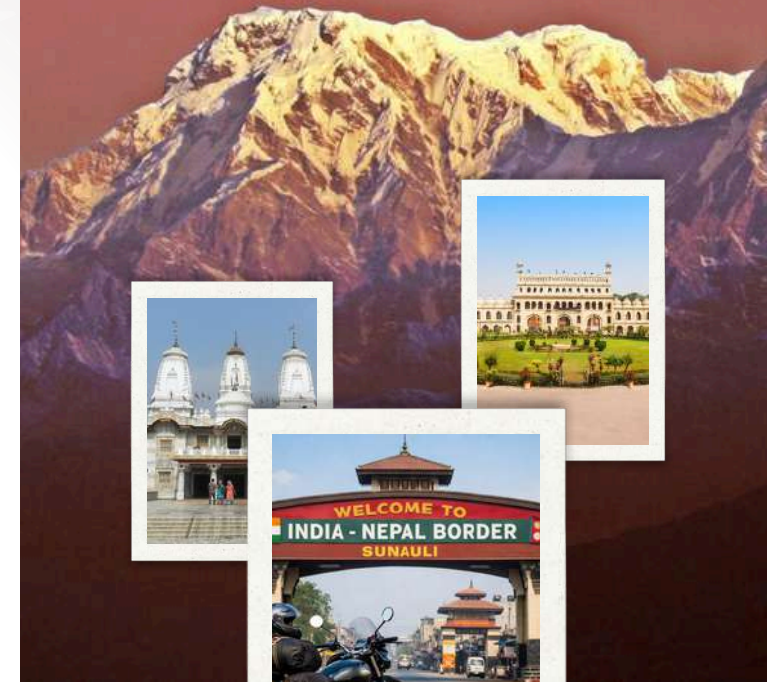

TOP ATTRACTIONS

- Delhi – Starting Point of the International Bike Expedition
- Agra – Home of the Iconic Taj Mahal
- Lucknow – Cultural City and First Major Stop on the Route
- Gorakhpur – Gateway City Before Entering Nepal
- Sunauli Border – India-Nepal Border Crossing for Riders
- Pokhara – Scenic Lake City with Annapurna Mountain Views
- Sarangkot – Famous Viewpoint for Stunning Himalayan Sunrise
- Kathmandu – Capital of Nepal with Historic Temples and Stupas
- Lumbini – Birthplace of Lord Buddha and Spiritual Destination

PACKAGE HIGHLIGHTS

- Delhi
- Agra
- Lucknow
- Gorakhpur
- Sunauli Border
- Pokhara
- Sarangkot
- Kathmandu
- Lumbini

OUR SERVICES INCLUDE

We arrange the most suitable mode of transport based on the destination and customer preference

- Bike rentals for adventure trips
- Private car transportation for comfortable travel

Hotel Accommodation

- Comfortable and carefully selected stays throughout your journey

Meals Included

- Daily Breakfast
- Dinner

Inner Line Permits

- Inner Line Permits

Local Sightseeing

Travel Insurance

Contact Us:

admin@heretowhere.co

+91 99881 16769

www.heretowhere.co

No.67, West of Chord Road 2nd Stage, West of Chord Road, Stage 2, Nagapura, Bengaluru, Karnataka 560086

*Easy step
to your
DREAM
VACATION*