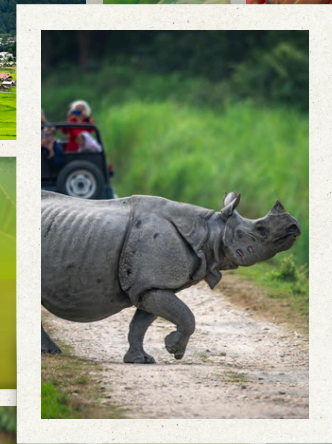

PACKAGE HIGHLIGHTS

- Kaziranga National Park
- Elephant Safari – Central Range
- Western Range Jeep Safari (Bagori)
- Eastern Range Jeep Safari (Agaratoli)
- Kaziranga Orchid & Biodiversity Park
- Panbari Reserve Forest
- Kaziranga Tea Gardens
- Karbi Ethnic Village

OUR SERVICES INCLUDE

We arrange the most suitable mode of transport based on the destination and customer preference

- To & Fro flight bookings
- Bike rentals for adventure trips
- Private car transportation for comfortable travel

Hotel Accommodation

- Comfortable and carefully selected stays throughout your journey.

Meals Included

- Daily Breakfast
- Dinner

Inner Line Permits

- Inner Line Permits

Local Sightseeing

Travel Insurance

Contact Us:

admin@heretowhere.co

+91 99881 16769

www.heretowhere.co

No.67, West of Chord Road 2nd Stage, West of Chord Road, Stage 2, Nagapura, Bengaluru, Karnataka 560086

*Easy step
to your*
**DREAM
VACATION**