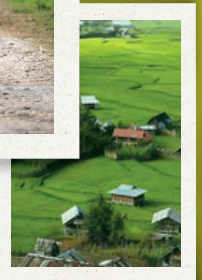

PACKAGE HIGHLIGHTS

- Kaziranga National Park
- Elephant Safari – Central Range
- Western Range Jeep Safari (Bagori)
- Eastern Range Jeep Safari (Agaratoli)
- Kaziranga Orchid & Biodiversity Park
- Panbari Reserve Forest
- Kaziranga Tea Gardens
- Karbi Ethnic Village

OUR SERVICES INCLUDE

We arrange the most suitable mode of transport based on the destination and customer preference

- To & Fro flight bookings
- Bike rentals for adventure trips
- Private car transportation for comfortable travel

Hotel Accommodation

- Comfortable and carefully selected stays throughout your journey.

Meals Included

- Daily Breakfast
- Dinner

Inner Line Permits

- Inner Line Permits

Local Sightseeing

Travel Insurance

Contact Us:

admin@heretowhere.co

+91 99881 16769

www.heretowhere.co

No.67, West of Chord Road 2nd Stage, West of Chord Road, Stage 2, Nagapura, Bengaluru, Karnataka 560086

*Easy step
to your*
**DREAM
VACATION**